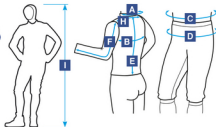

HEMA clothing size for men

For custom made uniform please indicate all measurements (A-I)

Sizes for clothing

- A neck-band (round)
- B chest (round)
- C waist (round)
- D hip (round)
- E length of the jacket (on the back)
- F sleeve length
- H broad of the back
- I total height

| Men | | Extra sizes | | | | | | | | | |
|----------------------|---|-------------|---------|---------|---------|---------|---------|---------|---------|---------|---------|
| Order size | | 46 | 48 | 50 | 52 | 54 | 56 | 58 | 60 | 62 | 64 |
| Total height cm | I | 164-170 | 170-176 | 170-176 | 176-182 | 176-182 | 182-188 | 182-188 | 188-194 | 188-194 | 194-200 |
| Chest cm | B | 88-92 | 92-96 | 96-100 | 100-104 | 104-108 | 108-112 | 112-116 | 116-120 | 120-124 | 124-128 |
| Waist cm | C | 76-80 | 80-84 | 84-88 | 88-92 | 92-100 | 100-104 | 104-108 | 108-112 | 112-116 | 116-120 |
| Hip cm | D | 96 | 100 | 104 | 108 | 112 | 115 | 118 | 121 | 124 | 127 |
| Length of the jacket | E | 53 | 54 | 55 | 57 | 58 | 60 | 61 | 63 | 64 | 66 |
| Sleeve length | F | 60 | 61 | 63 | 64 | 66 | 68 | 70 | 72 | 74 | 76 |

| Men | | Special long size | | | | | |
|------------------------------|---|-------------------|---------|---------|---------|---------|---------|
| Order size | | 94 | 98 | 102 | 106 | 110 | 114 |
| Height cm | I | 176-182 | 182-188 | 182-188 | 182-188 | 188-194 | 194-198 |
| Chest cm | B | 88-92 | 92-96 | 96-100 | 100-104 | 104-108 | 108-112 |
| Waist cm | C | 76-80 | 80-84 | 84-88 | 86-92 | 96-100 | 100-104 |
| Hip cm | D | 96 | 100 | 104 | 108 | 112 | 115 |
| Length of the fencing jacket | E | 56 | 57 | 58 | 60 | 61 | 63 |
| Sleeve length | F | 63 | 64 | 66 | 68 | 70 | 72 |

HEMA clothing size for women

For custom made uniform please indicate all measurements (A-I)

Sizes for clothing

- A neck-band (round)
- B chest (round)
- C waist (round)
- D hip (round)
- E lenght of the jacket (on the back)
- F sleeve lenght
- H broad of the back
- I total height