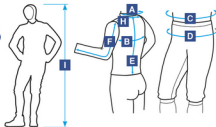

HEMA clothing size for men

For custom made uniform please indicate all measurements (A-I)

Sizes for clothing

- A neck-band (round)
- B chest (round)
- C waist (round)
- D hip (round)
- E length of the jacket (on the back)
- F sleeve length
- H broad of the back
- I total height

| Men | | Extra sizes | | | | | | | | | |
|----------------------|---|-------------|---------|---------|---------|---------|---------|---------|---------|---------|---------|
| Order size | | 46 | 48 | 50 | 52 | 54 | 56 | 58 | 60 | 62 | 64 |
| Total height cm | I | 164-170 | 170-176 | 170-176 | 176-182 | 176-182 | 182-188 | 182-188 | 188-194 | 188-194 | 194-200 |
| Chest cm | B | 88-92 | 92-96 | 96-100 | 100-104 | 104-108 | 108-112 | 112-116 | 116-120 | 120-124 | 124-128 |
| Waist cm | C | 76-80 | 80-84 | 84-88 | 88-92 | 92-100 | 100-104 | 104-108 | 108-112 | 112-116 | 116-120 |
| Hip cm | D | 96 | 100 | 104 | 108 | 112 | 115 | 118 | 121 | 124 | 127 |
| Length of the jacket | E | 53 | 54 | 55 | 57 | 58 | 60 | 61 | 63 | 64 | 66 |
| Sleeve length | F | 60 | 61 | 63 | 64 | 66 | 68 | 70 | 72 | 74 | 76 |

| Men | | Special long size | | | | | |
|------------------------------|---|-------------------|---------|---------|---------|---------|---------|
| Order size | | 94 | 98 | 102 | 106 | 110 | 114 |
| Height cm | I | 176-182 | 182-188 | 182-188 | 182-188 | 188-194 | 194-198 |
| Chest cm | B | 88-92 | 92-96 | 96-100 | 100-104 | 104-108 | 108-112 |
| Waist cm | C | 76-80 | 80-84 | 84-88 | 86-92 | 96-100 | 100-104 |
| Hip cm | D | 96 | 100 | 104 | 108 | 112 | 115 |
| Length of the fencing jacket | E | 56 | 57 | 58 | 60 | 61 | 63 |
| Sleeve length | F | 63 | 64 | 66 | 68 | 70 | 72 |

HEMA clothing size for women

For custom made uniform please indicate all measurements (A-I)

Sizes for clothing

- A neck-band (round)
- B chest (round)
- C waist (round)
- D hip (round)
- E lenght of the jacket (on the back)
- F sleeve lenght
- H broad of the back
- I total height